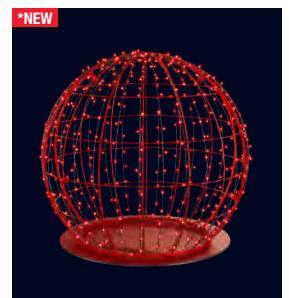

FLOORSTANDING DECOR

*NEW

*NEW

*NEW

*NEW

*NEW

*NEW